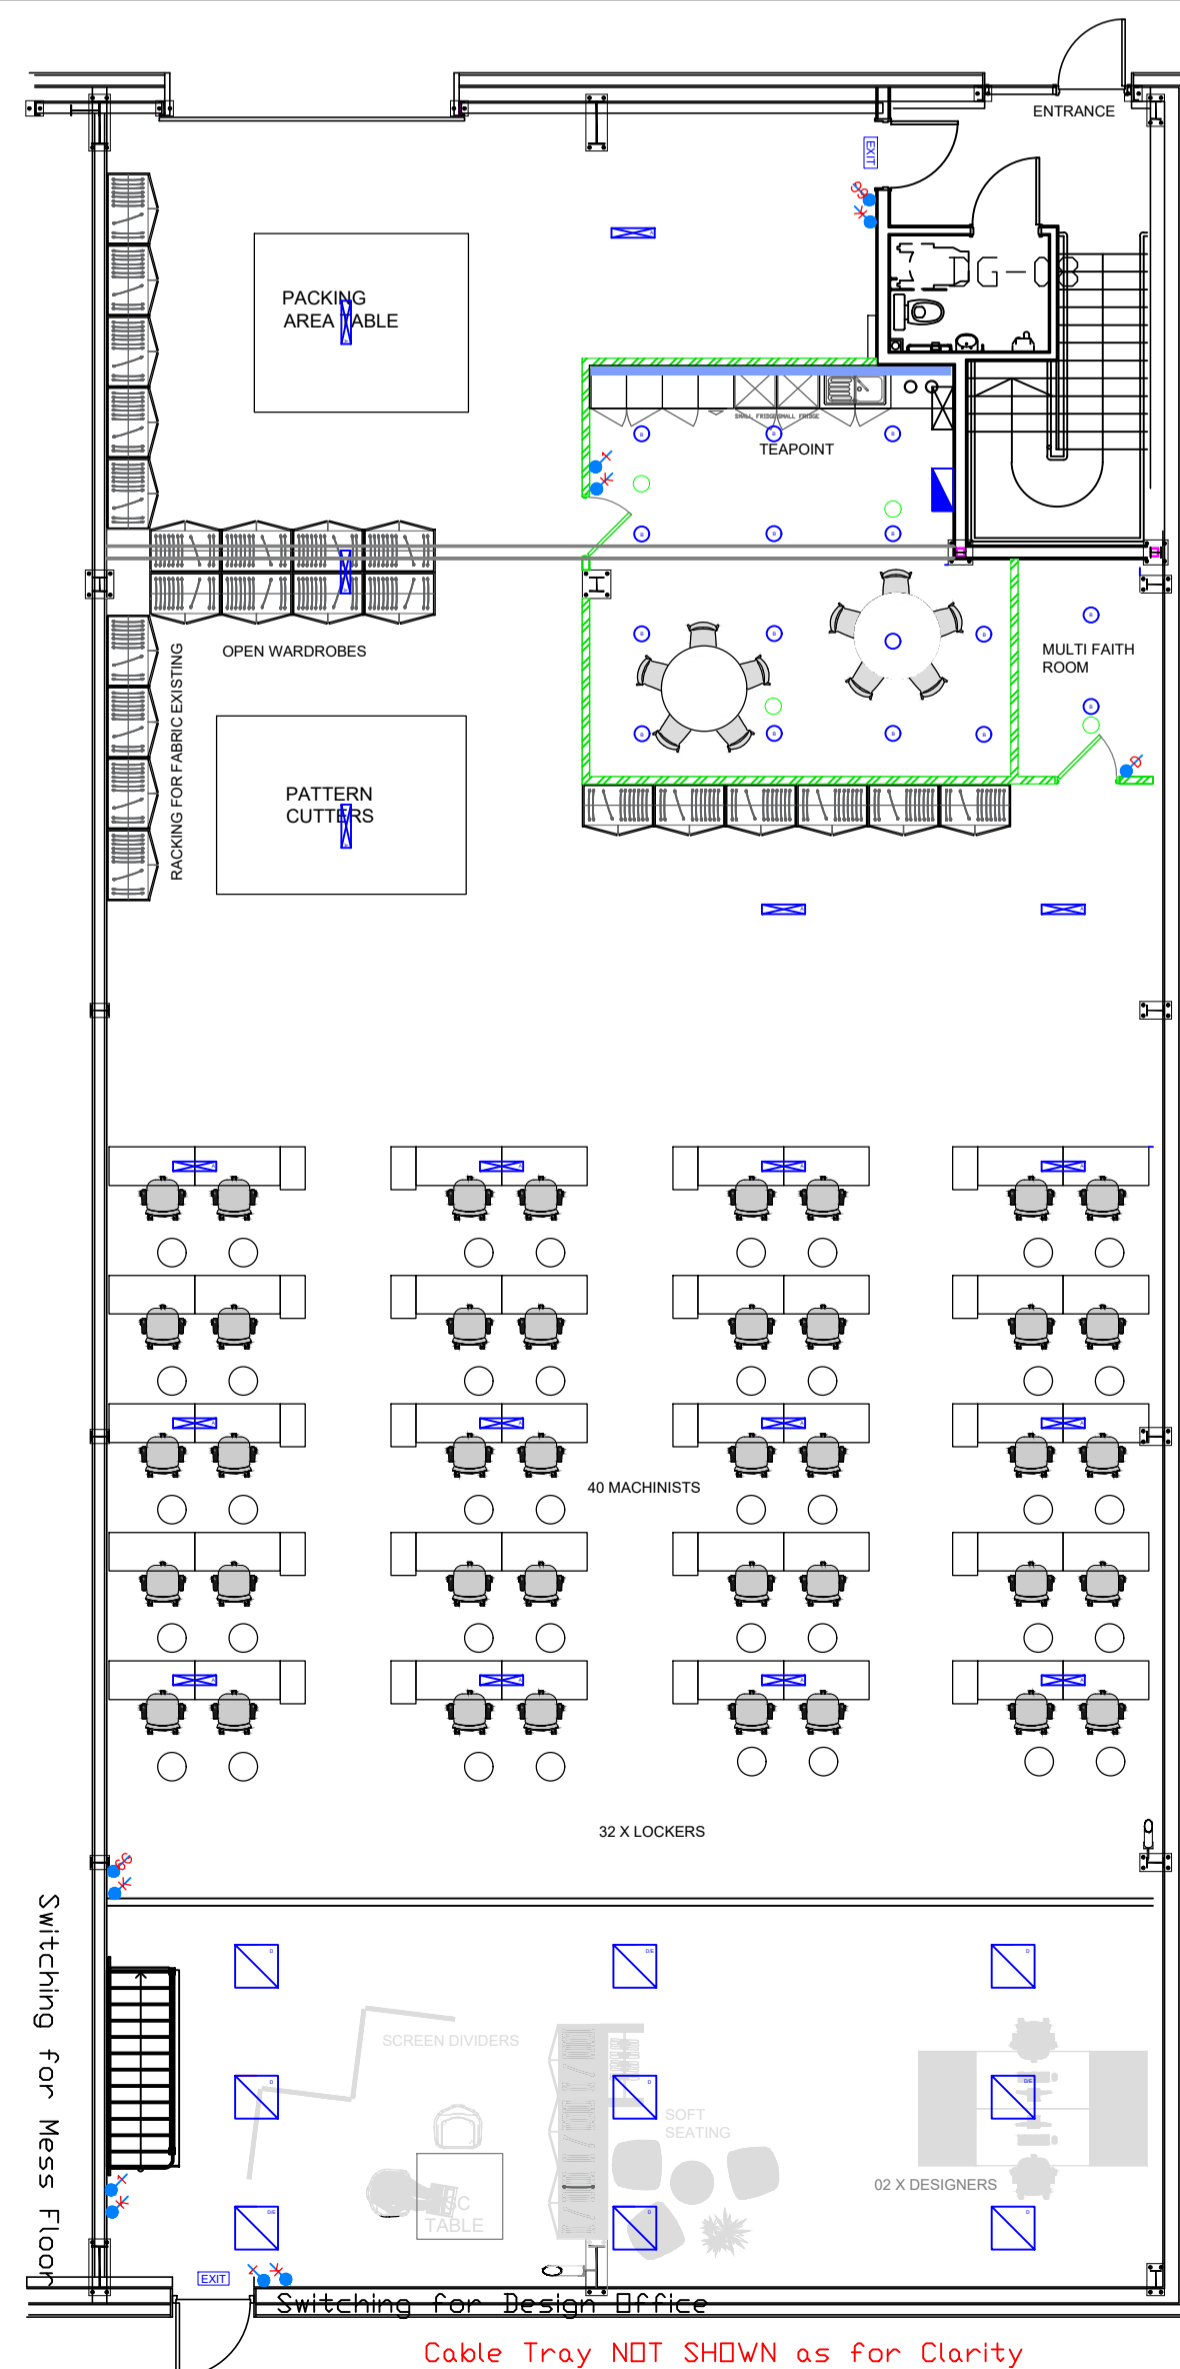

ALL CLIENTS INFOREMATON HAS BEEN REMOVED FROM THIS DRAWING.

Twin & EARTH cabling to run within the trunking until it reaches the Design Office and Mezz Lighting . Cables to run within the makeup of the wall and ceiling .

75mm Trunking runs along the center line of the Unistrut frame work, trunking to hang at 3.5mts from FFL on Stirrups.

Cable Tray NOT SHOWN as for Clarity

Cable Tray NOT SHOWN as for Clarity

REV	1/A	ISSUED FOR APPROVAL	DATE
		DESCRIPTION	
		REVISIONS	