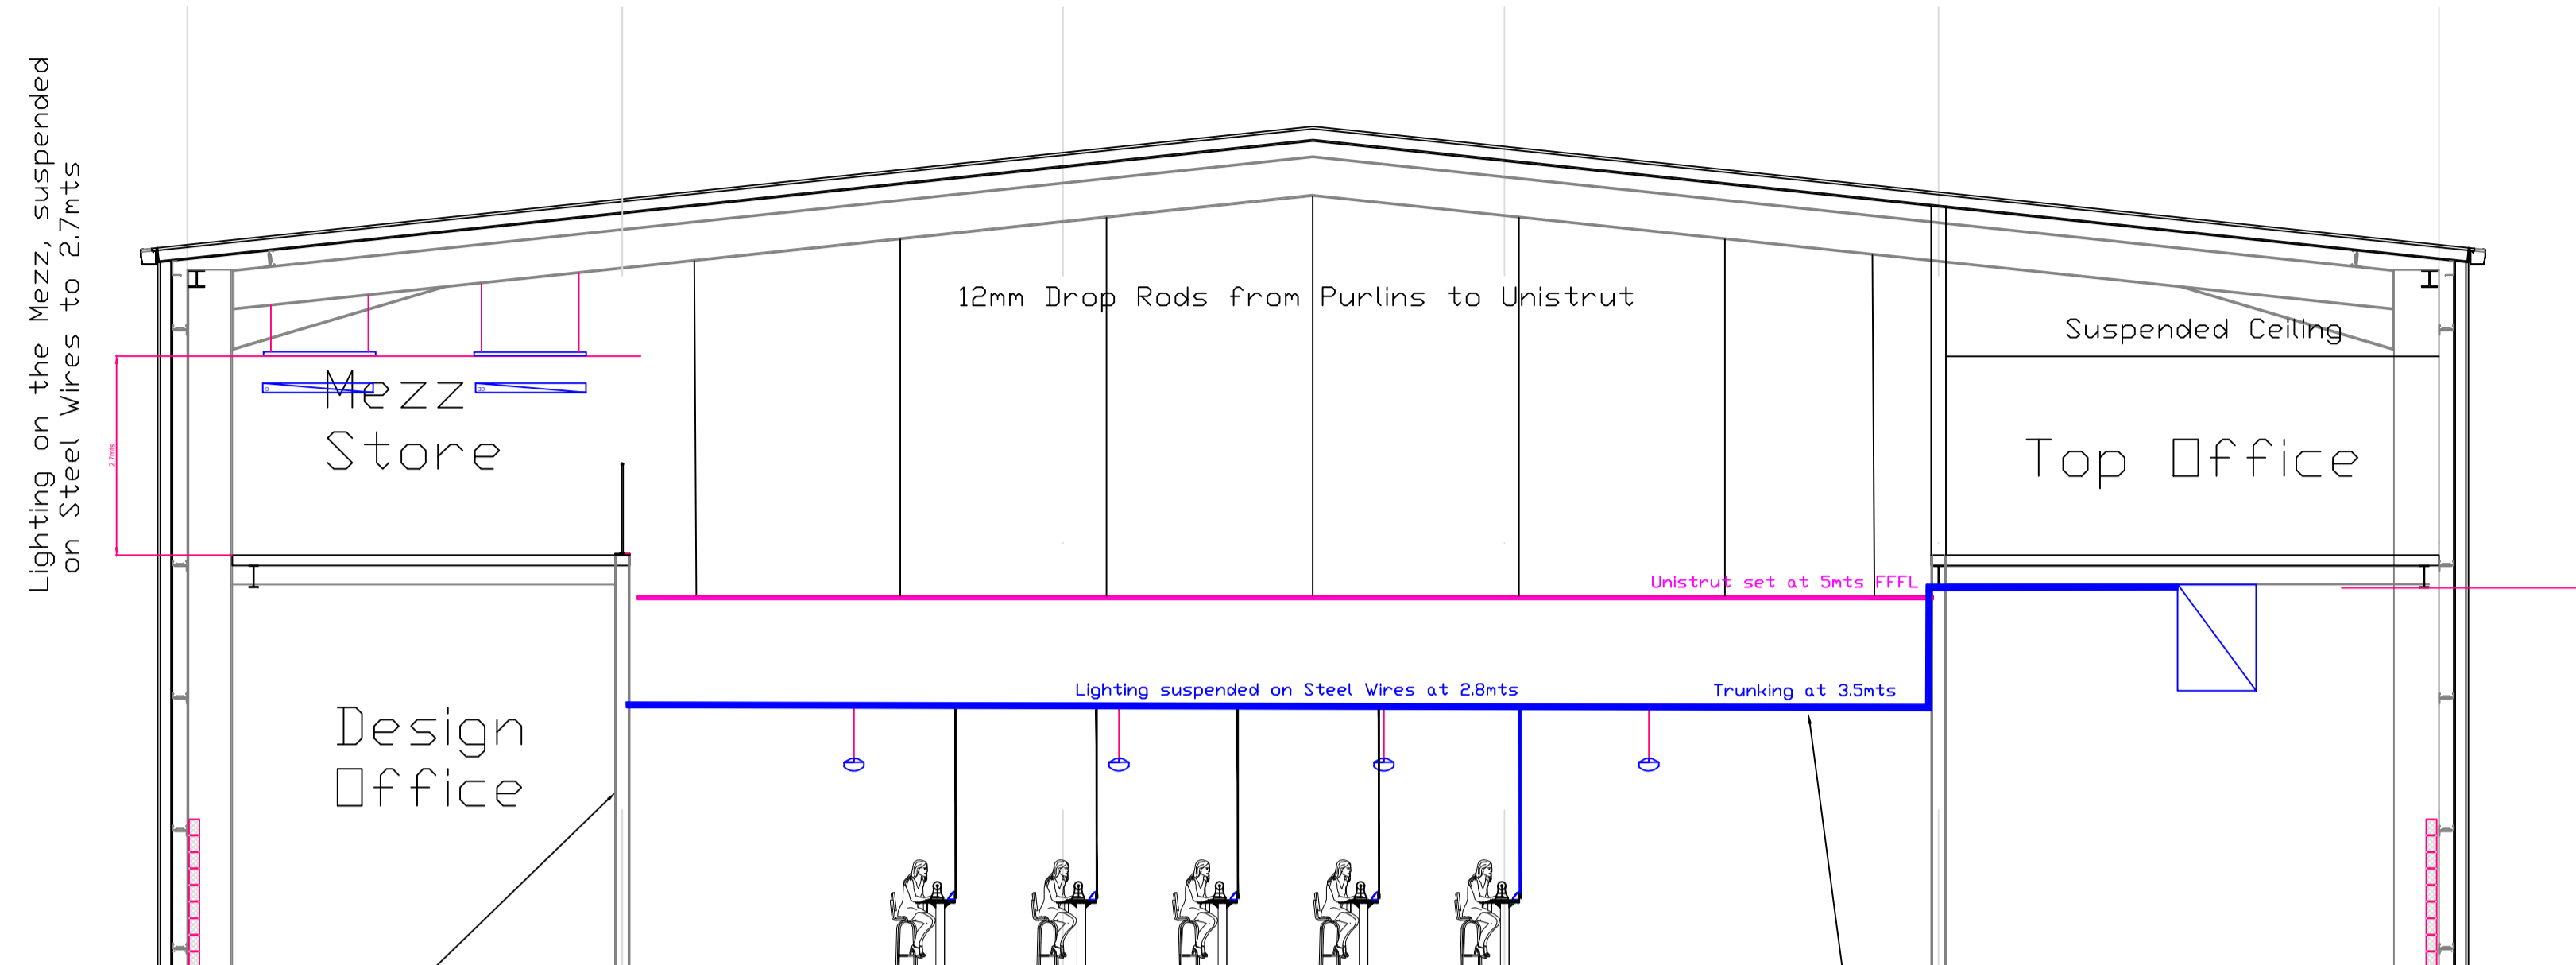

ALL CLIENTS INFOREMATON HAS BEEN REMOVED FROM THIS DRAWING.

Twin & EARTH cabling to run within the trunking until it reaches the Design Office and Mezz Lighting . Cables to run within the makeup of the wall and ceiling .

75mm Trunking runs along the center line of the Unistrut frame work, trunking to hang at 3.5mts from FFL on Stirrups.

Cable Tray NOT SHOWN as for Clarity

Cable Tray NOT SHOWN as for Clarity

REV	1/A	ISSUED FOR APPROVAL	DATE
		DESCRIPTION	
		REVISIONS	

STATUS
ISSUED FOR APPROVAL

CLIENT	
PROJECT	
TITLE	
SCALE	DESIGNED
CONTRACT NUMBER	DRAWN
DATE	CHECKED
DRAWING NUMBER	REVISION