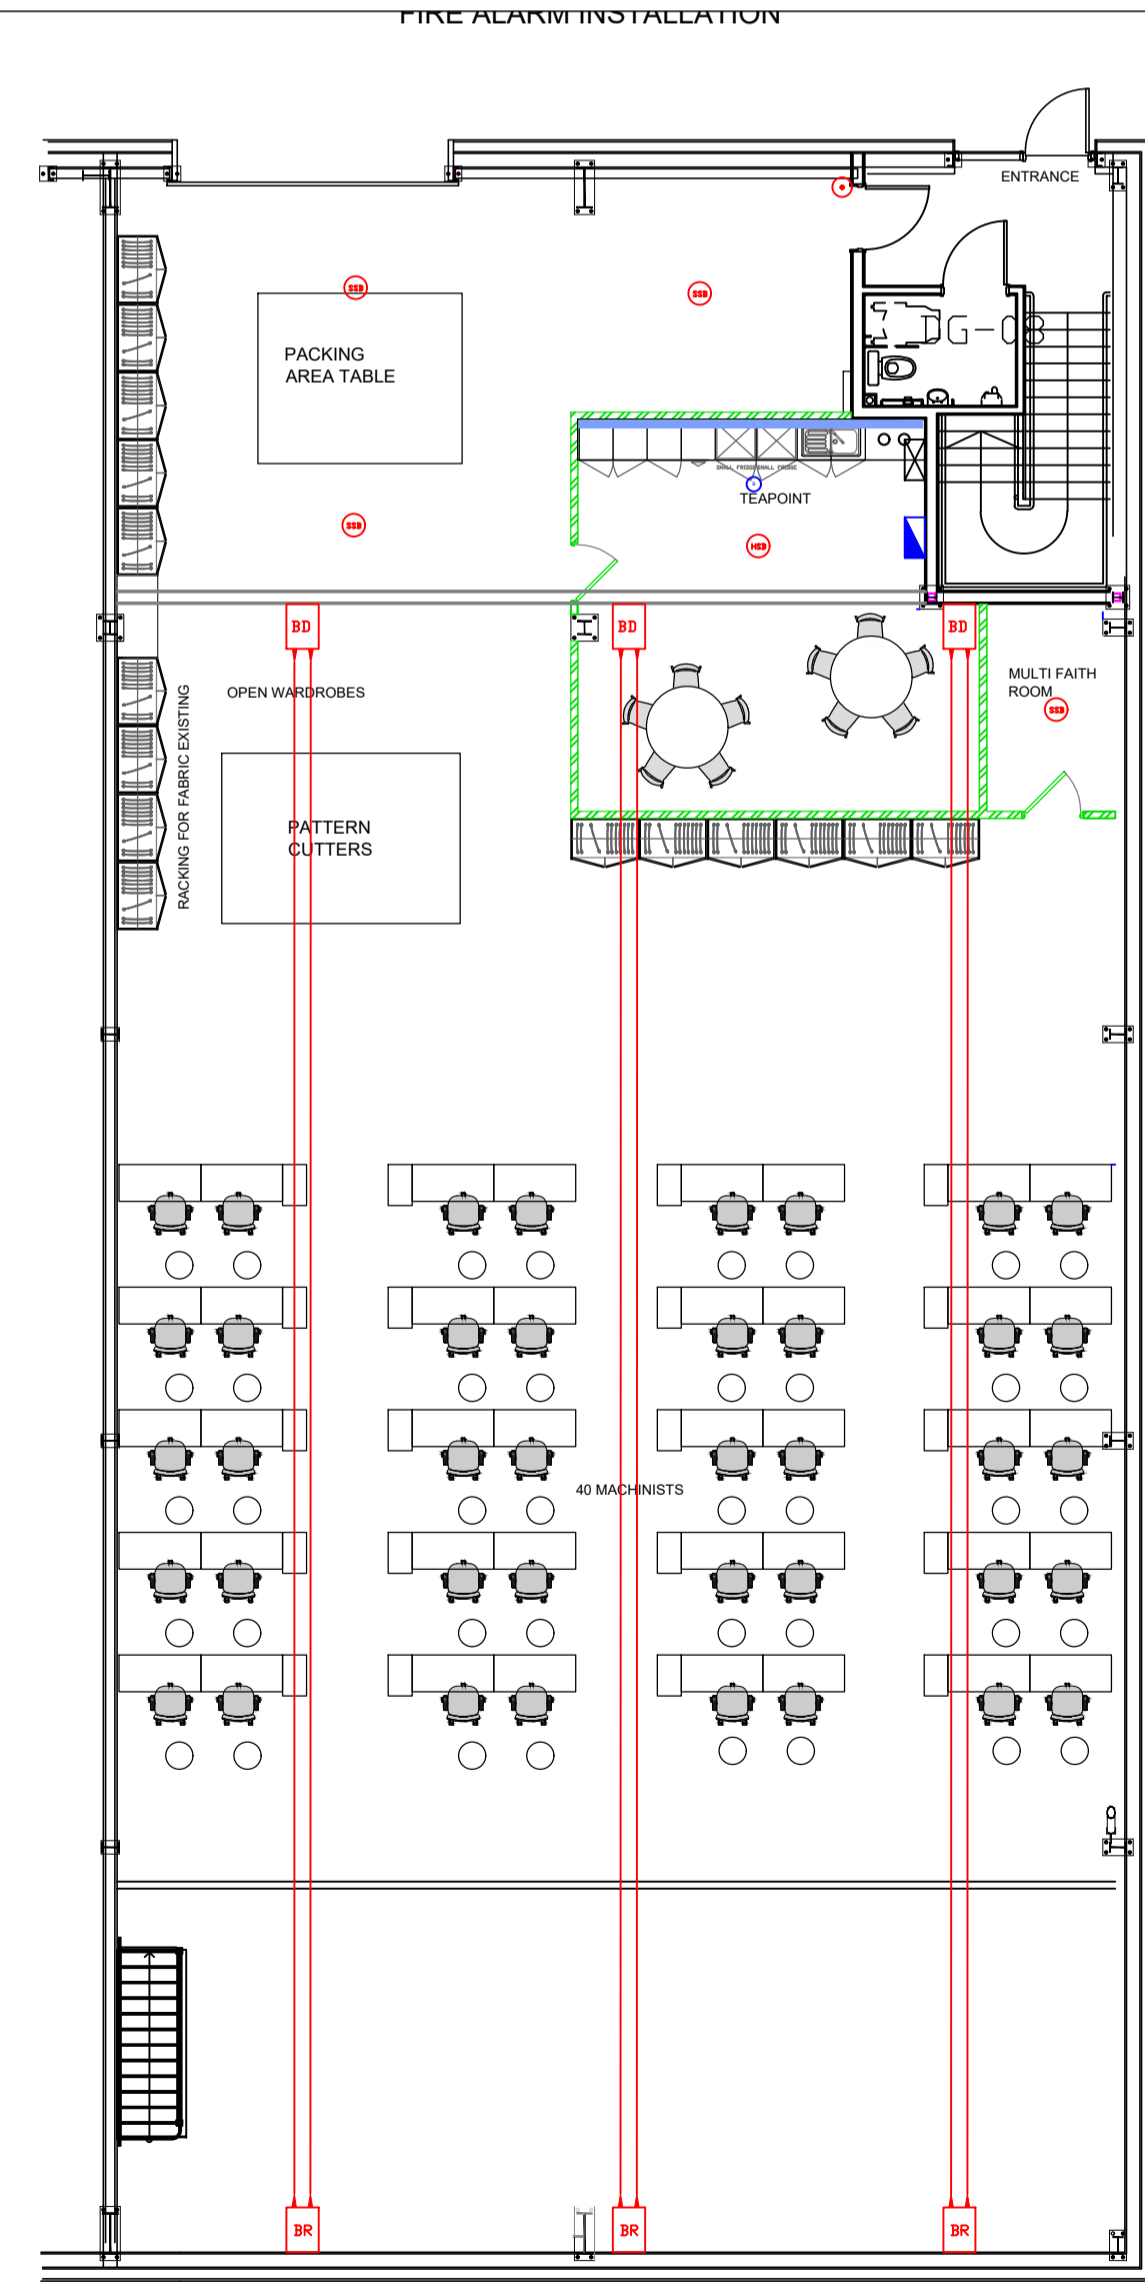

ALL CLIENTS INFOREMATON HAS BEEN REMOVED FROM THIS DRAWING.

Twin & EARTH cabling to run within the trunking until it reaches the Design Office and Mezz Lighting . Cables to run within the makeup of the wall and ceiling .

75mm Trunking runs along the center line of the Unistrut frame work, trunking to hang at 3.5mts from FFL on Stirrups.

Cable Tray NOT SHOWN as for Clarity

Cable Tray NOT SHOWN as for Clarity

REV	1/A	ISSUED FOR APPROVAL	DATE
		DESCRIPTION	
		REVISIONS	

STATUS
ISSUED FOR APPROVAL

CLIENT	
PROJECT	
TITLE	
SCALE	DESIGNED
CONTRACT NUMBER	DRAWN
DATE	CHECKED
DRAWING NUMBER	REVISION